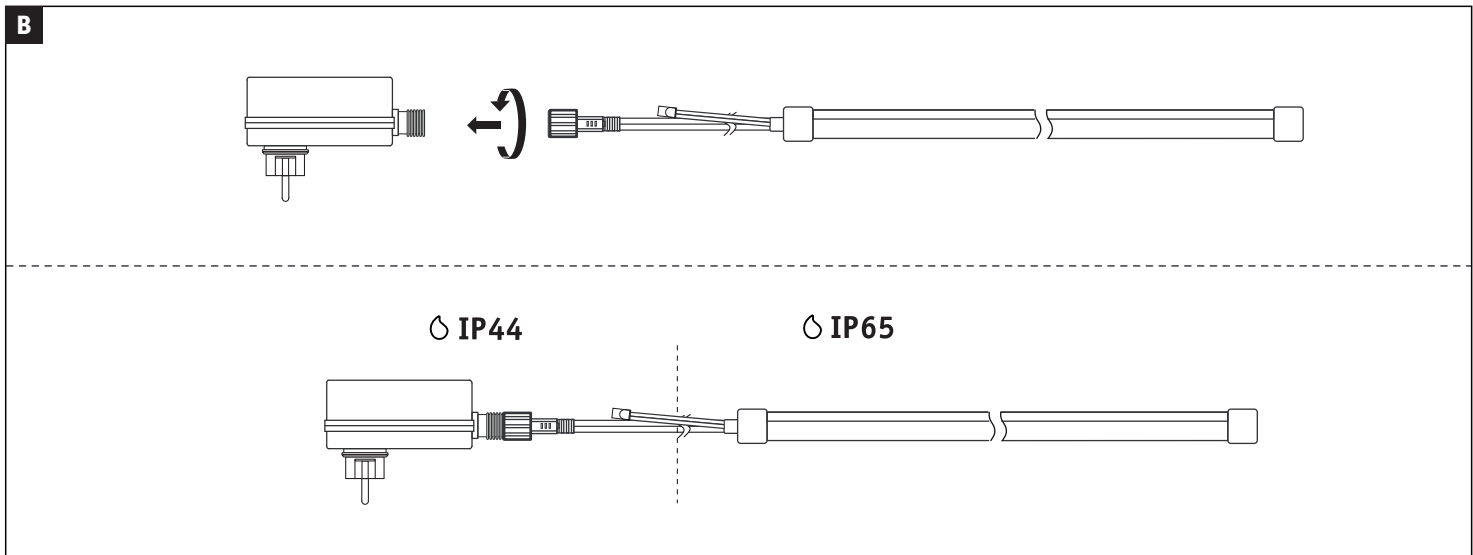

Art.-Nr.: 788.89 788.90  PLIR 10/21   	 <b>788.89</b>  1x  3m 1x  1x  6x  6x 	 
	<b>788.90</b>  1x  5m 1x  1x  10x  10x	

**C**

**D**

**E**

Brightness +	Brightness -	Shut down the load <b>OFF</b>	Open load <b>ON</b>
Static red <b>R</b>	Static green <b>G</b>	Static blue <b>B</b>	Static white <b>W</b>
Static orange	Static light green	Static deep blue	Three color jump
Static dark yellow	Static cyan	Static brown	Three color gradient
Static yellow	Static light blue	Static purple orchid	Seven color gradient
Static yellow	Static sky blue	Static purple	Seven colour jump to change