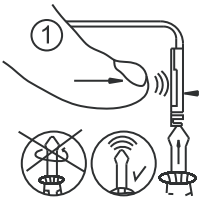

Art.-Nr.: 788.89 788.90  PLIR 10/21   	 <b>788.89</b>  1x  3m 1x  1x  6x  6x 	 
	<b>788.90</b>  1x  5m 1x  1x  10x  10x	

**C**

**D**

**E**

Brightness +	Brightness -	Shut down the load <b>OFF</b>	Open load <b>ON</b>
Static red <b>R</b>	Static green <b>G</b>	Static blue <b>B</b>	Static white <b>W</b>
Static orange	Static light green	Static deep blue	Three color jump
Static dark yellow	Static cyan	Static brown	Three color gradient
Static yellow	Static light blue	Static purple orchid	Seven color gradient
Static yellow	Static sky blue	Static purple	Seven colour jump to change