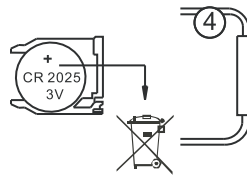

Art.-Nr.: 788.89 788.90  PLIR 10/21   	 <b>788.89</b>  1x  3m 1x  1x  6x  6x 	 
	<b>788.90</b>  1x  5m 1x  1x  10x  10x	

**C**

**D**

**E**

Brightness +	Brightness -	Shut down the load <b>OFF</b>	Open load <b>ON</b>
Static red <b>R</b>	Static green <b>G</b>	Static blue <b>B</b>	Static white <b>W</b>
Static orange	Static light green	Static deep blue	Three color jump
Static dark yellow	Static cyan	Static brown	Three color gradient
Static yellow	Static light blue	Static purple orchid	Seven color gradient
Static yellow	Static sky blue	Static purple	Seven colour jump to change