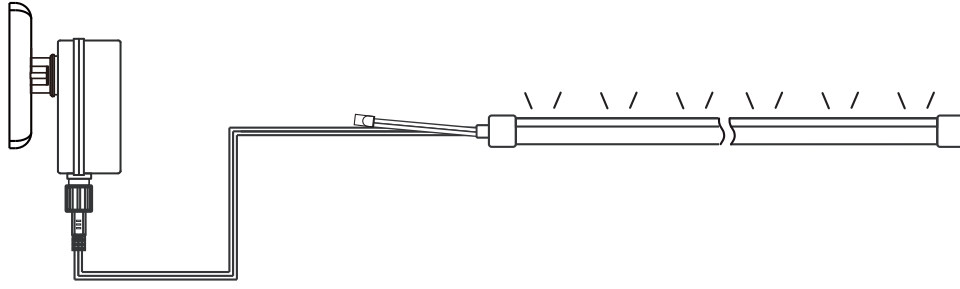

Art.-Nr.: 788.89 788.90  PLIR 10/21   	 <b>788.89</b>  1x  3m 1x  1x  6x  6x 	 
	<b>788.90</b>  1x  5m 1x  1x  10x  10x	

**C**

**D**

**E**

Brightness +	Brightness -	Shut down the load <b>OFF</b>	Open load <b>ON</b>
Static red <b>R</b>	Static green <b>G</b>	Static blue <b>B</b>	Static white <b>W</b>
Static orange	Static light green	Static deep blue	Three color jump
Static dark yellow	Static cyan	Static brown	Three color gradient
Static yellow	Static light blue	Static purple orchid	Seven color gradient
Static yellow	Static sky blue	Static purple	Seven colour jump to change