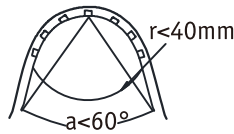

Art.-Nr.: 788.89 788.90  PLIR 10/21   	 <b>788.89</b>  1x  3m 1x  1x  6x  6x 	 
	<b>788.90</b>  1x  5m 1x  1x  10x  10x	

**C**

**D**

**E**

Brightness +	Brightness -	Shut down the load <b>OFF</b>	Open load <b>ON</b>
Static red <b>R</b>	Static green <b>G</b>	Static blue <b>B</b>	Static white <b>W</b>
Static orange	Static light green	Static deep blue	Three color jump
Static dark yellow	Static cyan	Static brown	Three color gradient
Static yellow	Static light blue	Static purple orchid	Seven color gradient
Static yellow	Static sky blue	Static purple	Seven colour jump to change