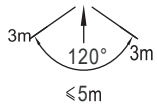

Art.-Nr.: 788.89 788.90  PLIR 10/21   	 <b>788.89</b>  1x  3m 1x  1x  6x  6x 	 
	<b>788.90</b>  1x  5m 1x  1x  10x  10x	

**C**

**D**

**E**

Brightness +	Brightness -	Shut down the load <b>OFF</b>	Open load <b>ON</b>
Static red <b>R</b>	Static green <b>G</b>	Static blue <b>B</b>	Static white <b>W</b>
Static orange	Static light green	Static deep blue	Three color jump
Static dark yellow	Static cyan	Static brown	Three color gradient
Static yellow	Static light blue	Static purple orchid	Seven color gradient
Static yellow	Static sky blue	Static purple	Seven colour jump to change