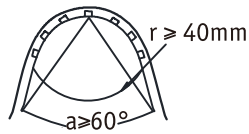

Art.-Nr.: 788.89 788.90  PLIR 10/21   	 <b>788.89</b>  1x  3m 1x  1x  6x  6x 	 
	<b>788.90</b>  1x  5m 1x  1x  10x  10x	

**C**

**D**

**E**

Brightness +	Brightness -	Shut down the load <b>OFF</b>	Open load <b>ON</b>
Static red <b>R</b>	Static green <b>G</b>	Static blue <b>B</b>	Static white <b>W</b>
Static orange	Static light green	Static deep blue	Three color jump
Static dark yellow	Static cyan	Static brown	Three color gradient
Static yellow	Static light blue	Static purple orchid	Seven color gradient
Static yellow	Static sky blue	Static purple	Seven colour jump to change