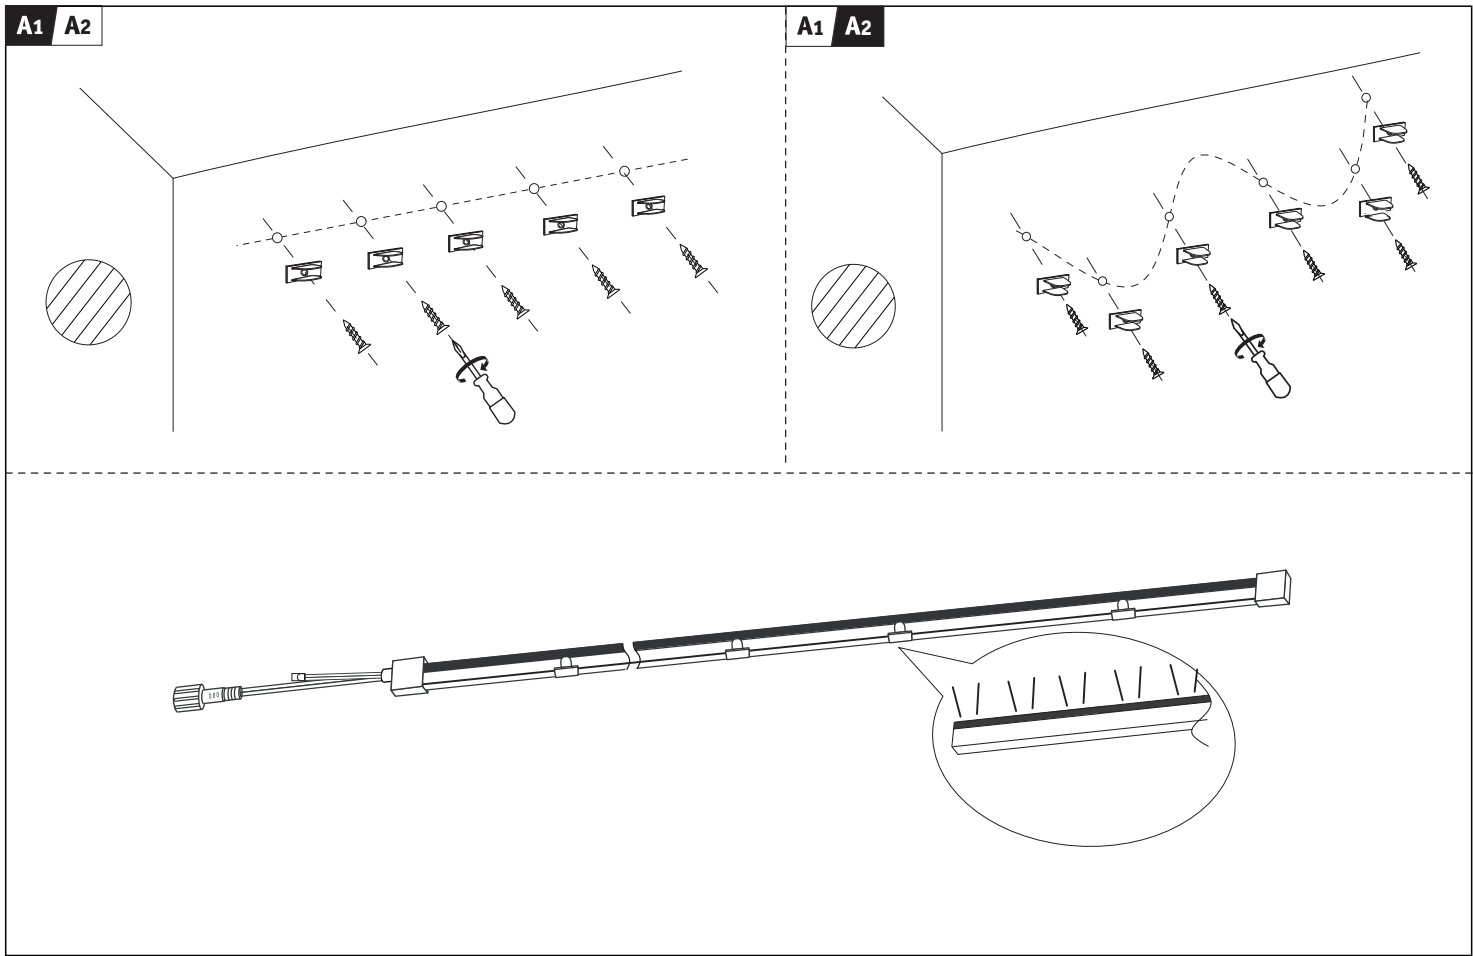

Art.-Nr.: 788.89 788.90  PLIR 10/21   	 <b>788.89</b>  1x  3m 1x  1x  6x  6x 	 
	<b>788.90</b>  1x  5m 1x  1x  10x  10x	

**C**

**D**

**E**

Brightness +	Brightness -	Shut down the load <b>OFF</b>	Open load <b>ON</b>
Static red <b>R</b>	Static green <b>G</b>	Static blue <b>B</b>	Static white <b>W</b>
Static orange	Static light green	Static deep blue	Three color jump
Static dark yellow	Static cyan	Static brown	Three color gradient
Static yellow	Static light blue	Static purple orchid	Seven color gradient
Static yellow	Static sky blue	Static purple	Seven colour jump to change