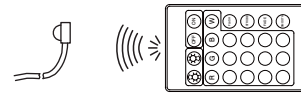

Art.-Nr.: 788.89 788.90  PLIR 10/21   	 <b>788.89</b>  1x  3m 1x  1x  6x  6x 	 
	<b>788.90</b>  1x  5m 1x  1x  10x  10x	

**C**

**D**

**E**

Brightness +	Brightness -	Shut down the load <b>OFF</b>	Open load <b>ON</b>
Static red <b>R</b>	Static green <b>G</b>	Static blue <b>B</b>	Static white <b>W</b>
Static orange	Static light green	Static deep blue	Three color jump
Static dark yellow	Static cyan	Static brown	Three color gradient
Static yellow	Static light blue	Static purple orchid	Seven color gradient
Static yellow	Static sky blue	Static purple	Seven colour jump to change