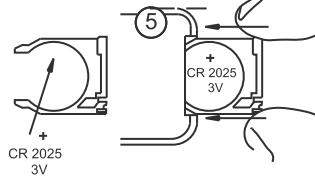

Art.-Nr.: 788.89 788.90  PLIR 10/21   	 <b>788.89</b>  1x  3m 1x  1x  6x  6x 	 
	<b>788.90</b>  1x  5m 1x  1x  10x  10x	

**C**

**D**

**E**

Brightness +	Brightness -	Shut down the load <b>OFF</b>	Open load <b>ON</b>
Static red <b>R</b>	Static green <b>G</b>	Static blue <b>B</b>	Static white <b>W</b>
Static orange	Static light green	Static deep blue	Three color jump
Static dark yellow	Static cyan	Static brown	Three color gradient
Static yellow	Static light blue	Static purple orchid	Seven color gradient
Static yellow	Static sky blue	Static purple	Seven colour jump to change