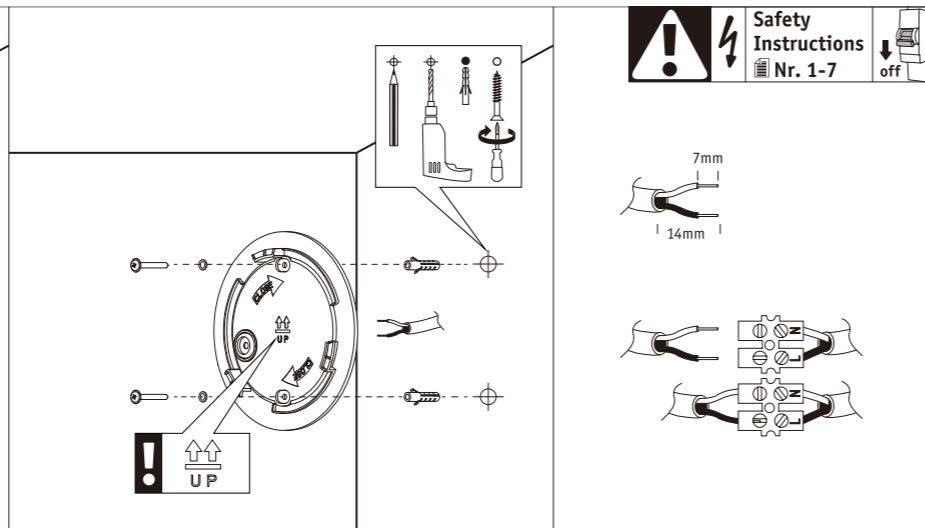

Paulmann

Safety Instructions

1, 2, 3, 4, 5, 6, 7, 10, 12, 15, 16, 19, 20, 24, 28, 33, 34

www.paulmann.com/symbols

Paulmann Licht GmbH
Quezinger Feld 2
31832 Springe
Germany

www.paulmann.com

Art.-Nr.: 946.98
946.99

(+MA 326) PARL 03/22

1x

Incl.

Safety Instructions
Nr. 1-7

IP44

IP44