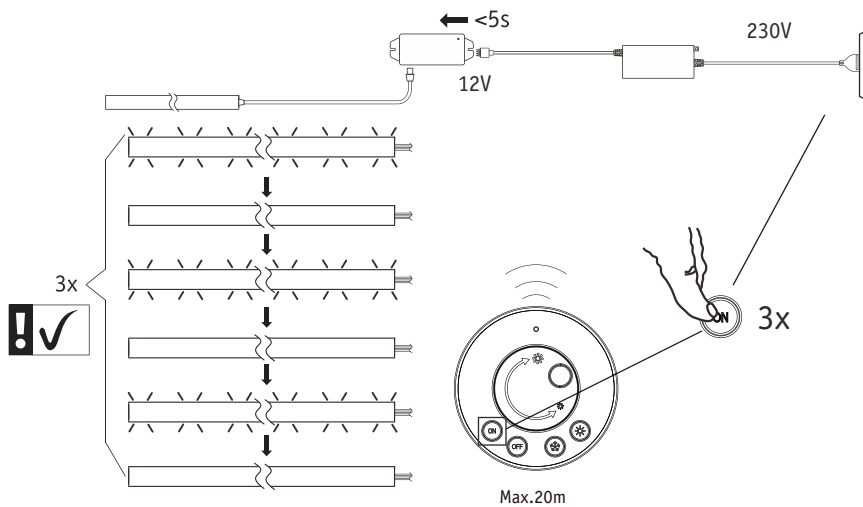

## Code Matching

(Press the "ON" button one time within 5s of connecting to the controller)

One remote control can control countless controller (99946/99947/99948), but a controller (99946/99947/99948) can be only controlled by 4 pcs remote control.

## Code Clearing

(Press the "NO" button three times within 5s of cancelling the connection to the controller)

Hiermit erklärt Paulmann Licht, dass der Funkanlagentyp Art.-Nr.: 999.74 der Richtlinie 2014/53/EU entspricht. Der vollständige