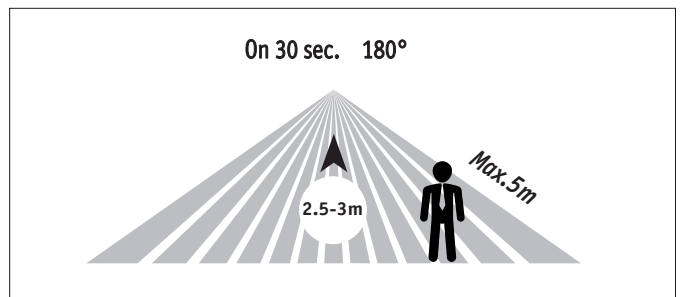

B1

Safety Instructions
Nr. 3, 4, 5, 6, 7, 8 off

Twist On

B2

953.91: 50-180mm
953.92: 50-260mm

Nr. 4, 5, 7 off

Slidable Spring

Twist On

Funk-Frequenz :2.4GHz -2.4835GHz Abgestrahlte Energie :10mW

NO

Doesn't apply for the geographical area within a radius of 20km from the centre on "Ny Alesund"